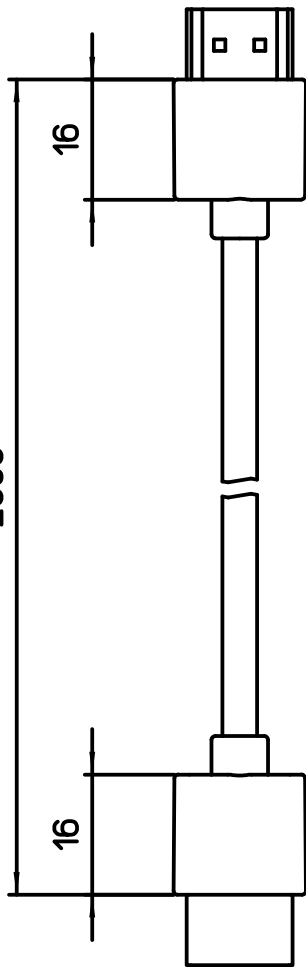

A

A

HDMI A-M

HDMI A-M