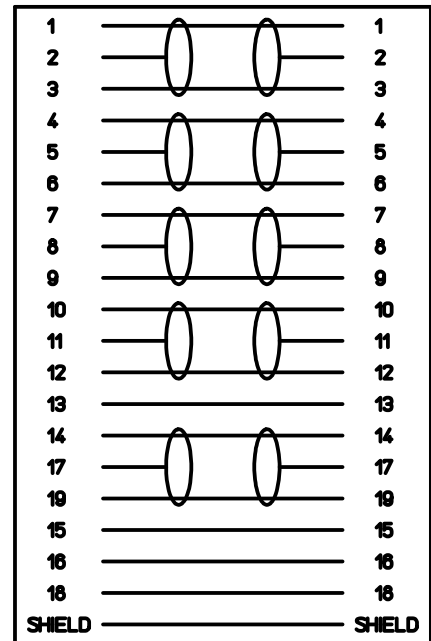

Diritti riservati All rights reserved

B

B

C

C

- SLIM HDMI 2.0 support 3D, 4K @60Hz, 2160p, ARC, Ethernet, speed 18Gb/s.
- 24K gold plated connectors.
- Materials RoHS compliant.
- Working temperature -40°/+70°C.

Dimensions in mm

Simplified representation with dimensions without tolerance

Original Size A4

Date 10/02/21

Sign. S. Diasparra

CW 2 MIAF

HDMI Type A CABLE Male - Male, for female module CX 01 MIF

Scale

1:1